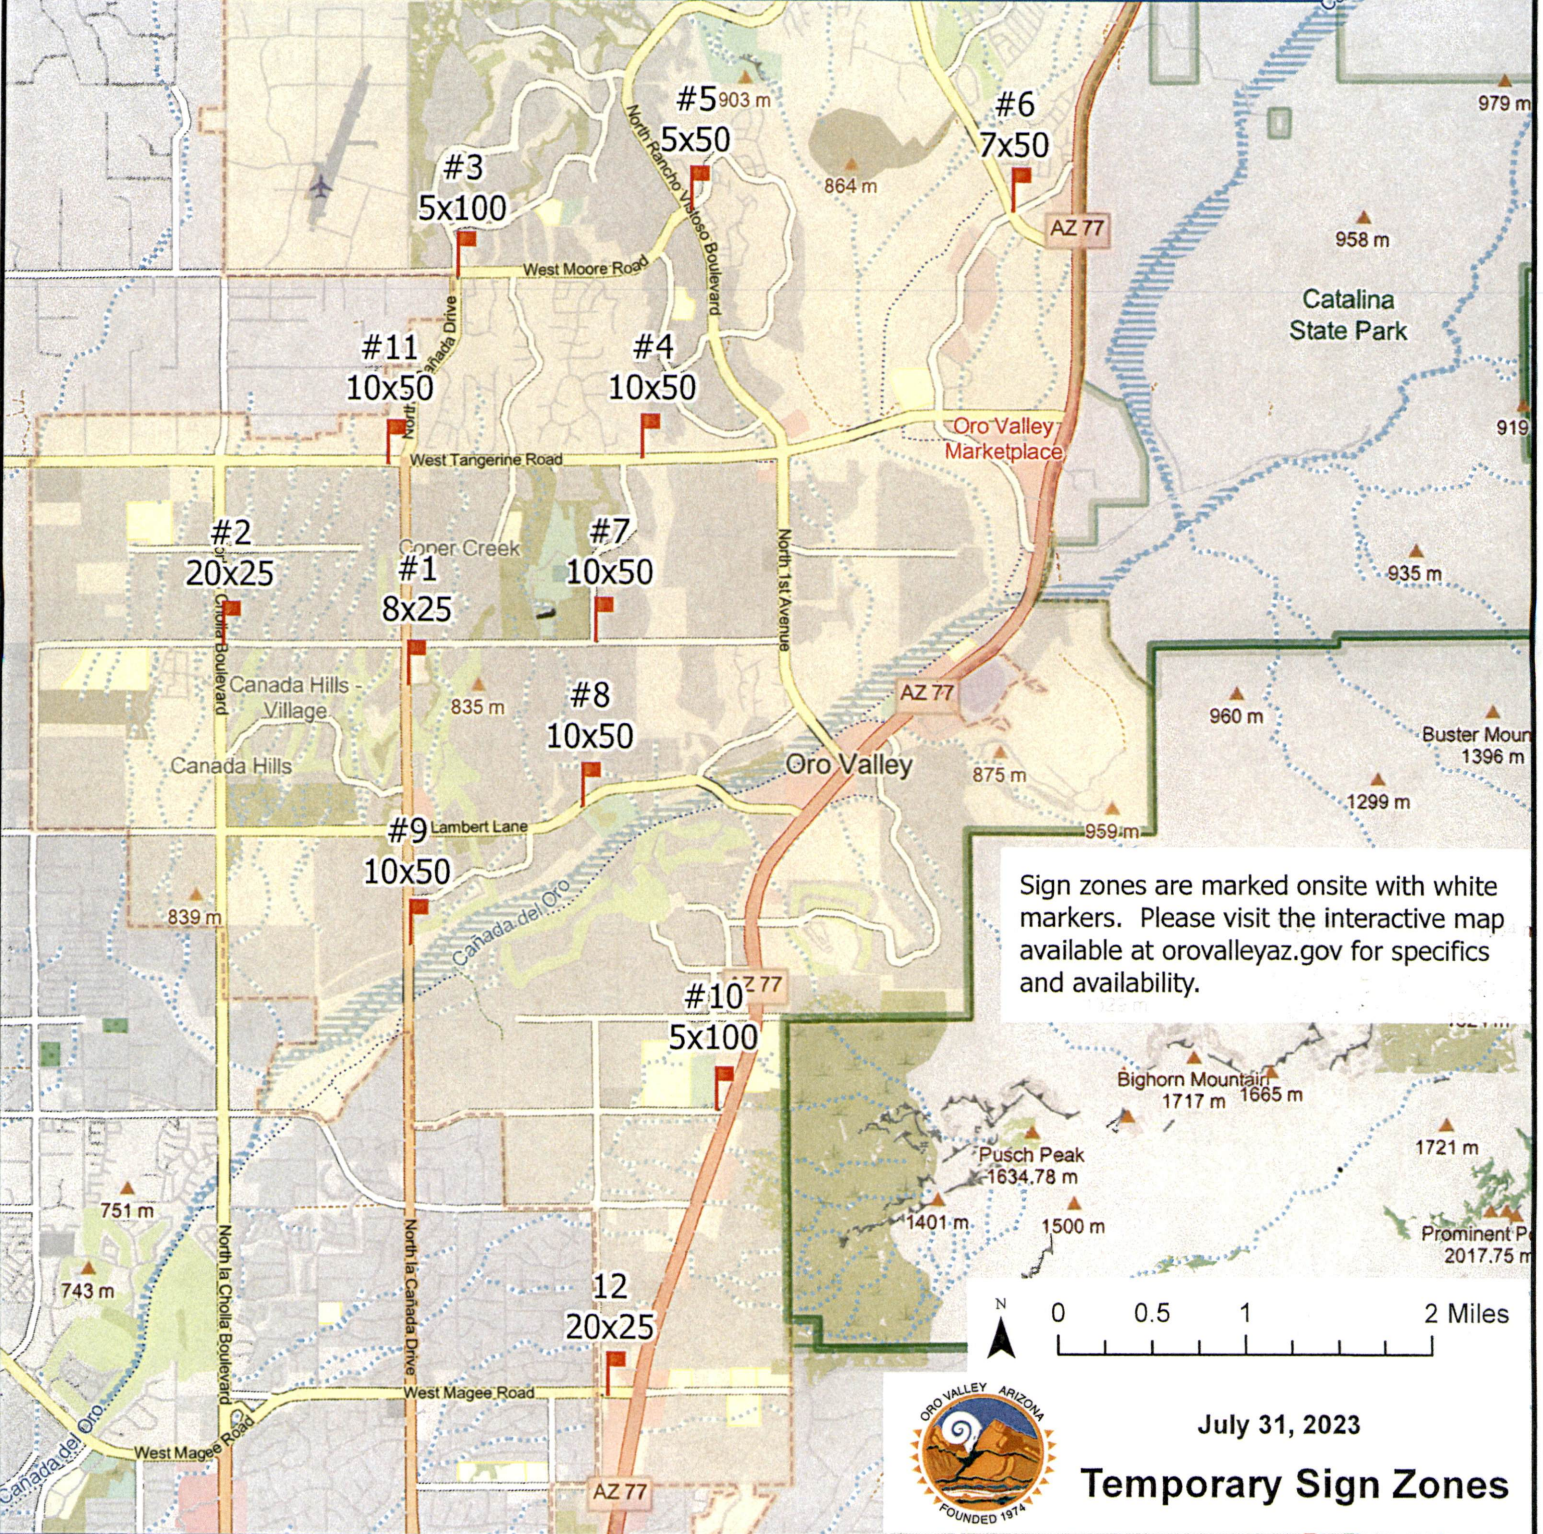

SiteNo	Location	ZoneSizeFt
1	Town Hall 11000 N La Canada Dr. at the south side entrance from La Canada, at least 5 feet from curb	8x25
2	La Cholla Blvd and Naranja Dr., Southeast Corner	20x25
3	South east corner of La Canada Dr & Moore Rd.	5x100
4	North side of Tangerine Rd; West of Copper Mountain Rd; East of Red Mountain Rd near Pedestrian Under Pass	10x50
5	Rancho Vistoso Blvd at Moore Rd., East side of Rancho Vistoso	5x50
6	West of Vistoso Commerce Loop on the North side of Rancho Vistoso Blvd.	7x50
7	North side of Naranja Dr. East of Monterra Vista Dr	10x50
8	Lambert Lane (south side) across Camino Rosas Nuevas, next to Riverfront Park	10x50
9	East side of La Canada Dr. approximately 200 yards north of the north end of the Canada del Oro bridge	10x50
10	North side of Calle Concordia, East of the James Kreigh Park	5x100
11	South side of Tangerine Rd; West of La Canada Dr; East of Sage Brook Rd	10x50
12	South Side of Magee, East of Northern, Between Carondelet & Frys Corner	20x25

July 31, 2023

Temporary Sign Zones