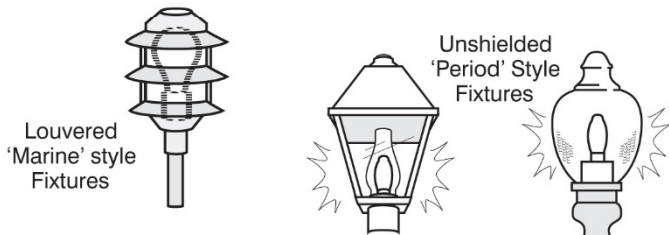

Examples of Acceptable / Unacceptable Lighting Fixtures

Unacceptable / Discouraged

Fixtures that produce glare and light trespass

Acceptable

Fixtures that shield the light source to minimize glare and light trespass and to facilitate better vision at night