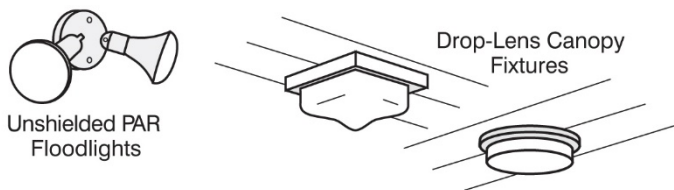

Examples of Acceptable / Unacceptable Lighting Fixtures

Unacceptable / Discouraged

Fixtures that produce glare and light trespass

Acceptable

Fixtures that shield the light source to minimize glare and light trespass and to facilitate better vision at night