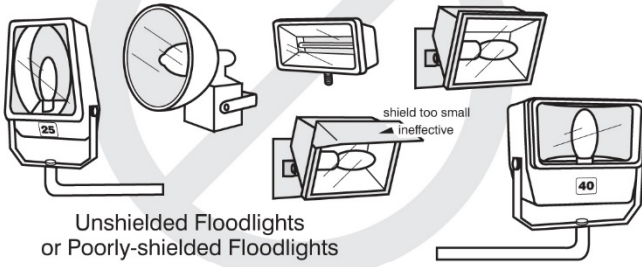

Examples of Acceptable / Unacceptable Lighting Fixtures

Unacceptable / Discouraged

Fixtures that produce glare and light trespass

Acceptable

Fixtures that shield the light source to minimize glare and light trespass and to facilitate better vision at night