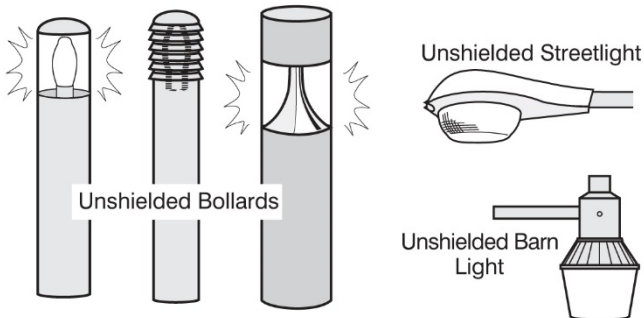

Examples of Acceptable / Unacceptable Lighting Fixtures

Unacceptable / Discouraged

Fixtures that produce glare and light trespass

Acceptable

Fixtures that shield the light source to minimize glare and light trespass and to facilitate better vision at night