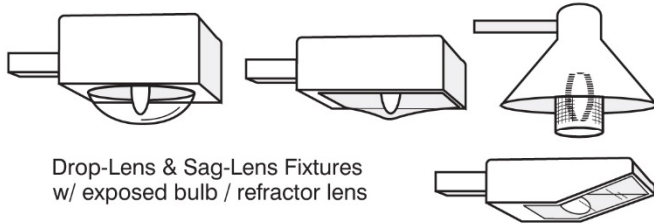

Examples of Acceptable / Unacceptable Lighting Fixtures

Unacceptable / Discouraged

Fixtures that produce glare and light trespass

Acceptable

Fixtures that shield the light source to minimize glare and light trespass and to facilitate better vision at night