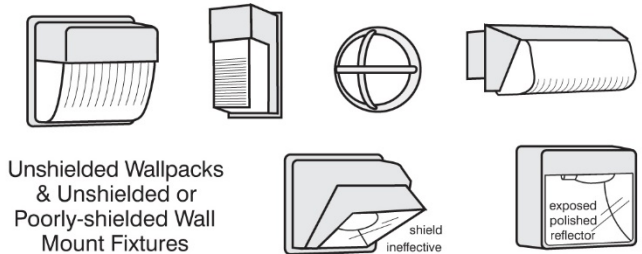

Examples of Acceptable / Unacceptable Lighting Fixtures

Unacceptable / Discouraged

Fixtures that produce glare and light trespass

Acceptable

Fixtures that shield the light source to minimize glare and light trespass and to facilitate better vision at night